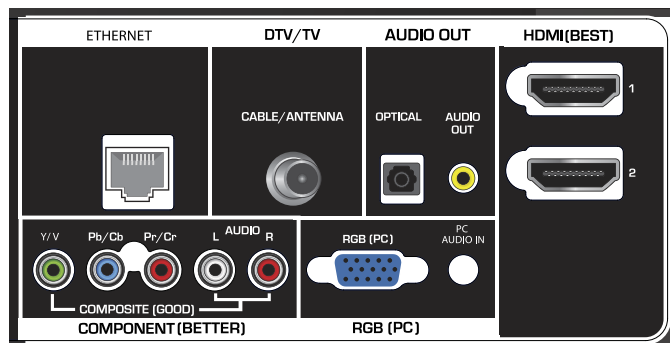

32" CLASS THEATER 3D™ LCD HDTV WITH VIZIO INTERNET APPS®

E3D320VX

TV SPECIFICATIONS

Screen Size	32" Class
Viewable	31.55"
TV Type	CCFL
Refresh Rate	60Hz
Maximum Resolution	1920 x 1080
Dynamic Contrast Ratio	200,000:1
Response Time	10ms
Internet Connectivity	802.11n Single-Band, Ethernet
Remote Control Type	XRT110
Ambient Light Sensor	Yes
Energy Star Qualified	Energy Star 5.3
Certifications	CSA, CSA-US, FCC Class B, HDMI V1.4 incl. CEC, ARC, VIZIO PGA, VIZIO AQA

CONNECTIONS

HDMI Inputs	3 (2 rear, 1 side)
Component Video Inputs	1
Composite Inputs	1 (shared with component)
RF Antenna Input	1
USB Ports	2 (side)
PC Input	1
Audio Outputs	1
Number of Speakers / Watts	2 x 10W
Surround / Simulated Surround	SRS StudioSound HD™

DIMENSIONS (WxHxD)

Product Dimensions	31.2" x 22.5" x 7.4"
Product Weight	20.0 lbs
Product Dimensions without Stand	31.2" x 20.8" x 3.2"
Product Weight without Stand	18.0 lbs
Shipping Dimensions	35.2" x 24.2" x 6.1"
Shipping Weight	26.6 lbs

WARRANTY

1 year

CONNECTIONS