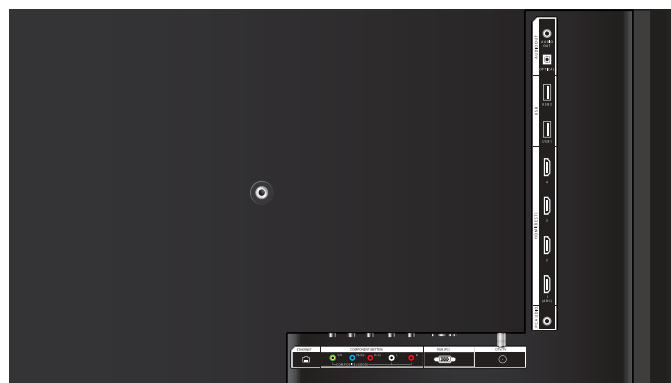

42" CLASS EDGE LIT RAZOR LED™ HDTV WITH VIZIO INTERNET APPS®

M420KD

TV SPECIFICATIONS

Screen Size	42" Class
Viewable	42"
TV Type	Edge Lit Razor LED™
Smooth Motion	Yes
Refresh Rate	120Hz SPS
Maximum Resolution	1920 x 1080
Dynamic Contrast Ratio	1,000,000:1
Response Time	8ms
Internet Connectivity	802.11n Single-Band, Ethernet
Remote Control Type	Enhanced 2-sided remote with keyboard
Ambient Light Sensor	Yes
Energy Star Qualified	Energy Star 5.3
Certifications	UL, CUL, FCC Class B, HDMI V1.4a incl. CEC, ARC, App certificates, VIZIO AQ, VIZIO PQ, Dolby Digital
Wall-Mountable	400mm x 400mm, M6

CONNECTIONS

HDMI Inputs	4 (side)
Component Video Inputs	1
Composite Inputs	1 (shared with component)
RF Antenna Input	1
USB Ports	2 (side)
PC Input	1
Audio Outputs	2 (optical, stereo)
Number of Speakers / Watts	2 x 10W
Surround / Simulated Surround	SRS StudioSound HD™

DIMENSIONS (WxHxD)

Product Dimensions	38.7" x 25.9" x 9.6"
Product Weight	35.3 lbs
Product Dimensions without Stand	38.7" x 24.3" x 1.6"
Product Weight without Stand	29.1 lbs
Shipping Dimensions	42.1" x 27.8" x 6"
Shipping Weight	40.3 lbs

WARRANTY

1 year

CONNECTIONS