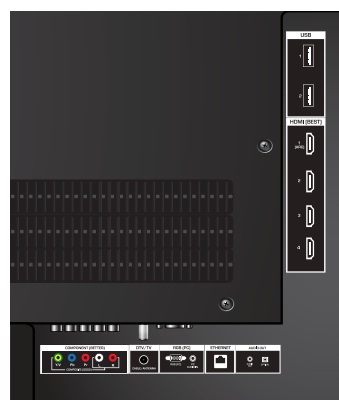

42" CLASS EDGE LIT RAZOR LED™ LCD HDTV WITH VIZIO INTERNET APPS®

M420SL

TV SPECIFICATIONS

Screen Size	42" Class
Viewable	42.02"
TV Type	Edge Lit Razor LED™
Smooth Motion	Yes
Refresh Rate	120Hz SPS
Maximum Resolution	1920 x 1080
Dynamic Contrast Ratio	200,000:1
Response Time	8ms
Internet Connectivity	802.11n Single-Band, Ethernet
Remote Control Type	Enhanced 2-sided remote with keyboard
Ambient Light Sensor	Yes
Energy Star Qualified	Energy Star 5.3
Certifications	CSA, CSA-US, FCC Class B, HDMI 1.4 incl. CEC/ARC, App certificates, VIZIO PQ, VIZIO AQ, Dolby Digital Plus
Wall-Mountable	400mm (V) x 400mm (H), M8

CONNECTIONS

HDMI Inputs	4 (side)
Component Video Inputs	1
Composite Inputs	1 (shared with component)
RF Antenna Input	1
USB Ports	2 (side)
PC Input	1
Audio Outputs	2 (optical, stereo)
Number of Speakers / Watts	2 x 10W
Surround / Simulated Surround	SRS StudioSound HD™

DIMENSIONS (WxHxD)

Product Dimensions	38.9" x 26.7" x 9"
Product Weight	33.5 lbs
Product Dimensions without Stand	38.9" x 24.6" x 2"
Product Weight without Stand	30.6 lbs
Shipping Dimensions	46.3" x 29.3" x 4.4"
Shipping Weight	39.7 lbs

WARRANTY

1 year

CONNECTIONS