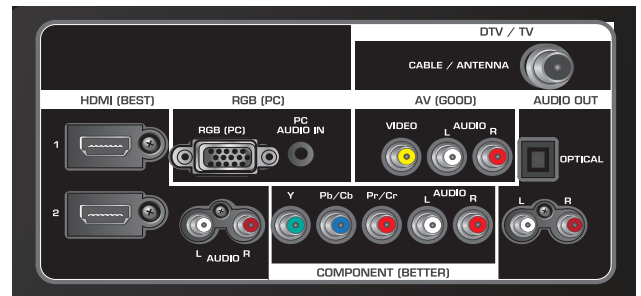

32" CLASS LCD HDTV

E321VL

TV SPECIFICATIONS

Screen Size	32" Class
Viewable	31.5"
TV Type	CCFL
Refresh Rate	60Hz
Maximum Resolution	1920 x 1080
Response Time	8.5ms
Dynamic Contrast Ratio	100,000:1
Ambient Light Sensor	Yes
Remote Control Type	XRTO10
Compliance	Energy Star 5.3
Certifications	CSA, CSA-US, FCC Class B
Wall Mount	200mm (V) x 200mm (H), M6 x 1.0mm x 20mm

WARRANTY

1 year

CONNECTIONS

HDMI Inputs	2
Component Video Inputs	1
Composite Inputs	1 (shared with component)
RF Antenna Input	1
USB Ports	1 (side)
PC Input	1
Audio Outputs	2 (optical, stereo)
Number of Speakers / Watts	2 x 10W
Surround / Simulated Surround	SRS StudioSound HD™

DIMENSIONS (WxHxD)

Product Dimensions	31.2" x 22.5" x 7.4"
Product Weight	20.9 lbs
Product Dimensions without Stand	31.2" x 20.8" x 3.5"
Product Weight without Stand	19.4 lbs
Shipping Dimensions	35.4" x 24.4" x 6.4"
Shipping Weight	26.5 lbs

CONNECTIONS