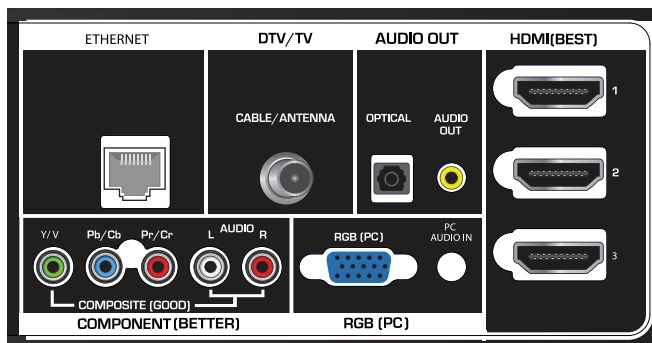

47" CLASS THEATER 3D™ LCD HDTV WITH VIZIO INTERNET APPS®

E3D470VX

TV SPECIFICATIONS

Screen Size	47" Class
Viewable	46.96"
TV Type	CCFL
Refresh Rate	120Hz
Maximum Resolution	1920 x 1080
Dynamic Contrast Ratio	200,000:1
Response Time	10 ms
Internet Connectivity	802.11n Single-Band, Ethernet
Remote Control Type	IR QWERTY 2-Sided Remote
Ambient Light Sensor	Yes
Energy Star Qualified	Energy Star 4.1
Certifications	CSA, CSA-US, FCC Class B, HDMI 1.4 incl. CEC, ARC, VIZIO PQA, VIZIO AGA

CONNECTIONS

HDMI Inputs	4 (3 rear, 1 side)
Component Video Inputs	1
Composite Inputs	1 (shared with component)
RF Antenna Input	1
USB Ports	2 (side)
PC Input	1
Audio Outputs	2 (optical, stereo)
Number of Speakers / Watts	2 x 10W
Surround / Simulated Surround	SRS StudioSound HD™

DIMENSIONS (WxHxD)

Product Dimensions	44.6" x 30.0" x 10.4"
Product Weight	45.8 lbs
Product Dimensions without Stand	44.6" x 28.4" x 3.4"
Product Weight without Stand	40.6 lbs
Shipping Dimensions	54.3" x 32.3" x 6.3"
Shipping Weight	55.6 lbs

WARRANTY

1 year

CONNECTIONS